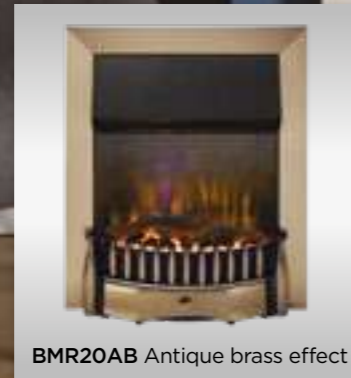

See pages 73 to 75 for product dimensions

POR20CH

Braemar

This gorgeous electric inset fire comes in either a brass, chrome or antique brass finish, and is supplied with a stunning cast iron fret.

- Optiflame 3D effect with multi-coloured effect
- For the first time, a 2D effect is given 3D depth, Optiflame 3D creates the illusion of seeing through the flames to the back of the fire
- Fuel bed - coal, logs and crystal
- Adjustable flame intensity - low, middle, high, pulsating
- Flame effect can be used independently of heat
- 2kW heat output with two heat settings
- Remote control
- Thermostatic heat control
- Adjustable fuel bed lighting, with choice of multi-coloured lighting
- Inset depth of 90mm, or just 65mm using spacer supplied
- Choice of finishes:
 - BMR2OBR** Brass effect
 - BMR2OCH** Chrome effect
 - BMR2OAB** Antique brass effect
- This fire is only available through Dimplex Centre and Dimplex CentrePlus retailers

See pages 73 to 75 for product dimensions

BMR2OCH Chrome effect

BMR2OAB Antique brass effect

BMR2OBR Brass effect

Dumfries

This classically designed inset fire comes with a cast iron fret and is available in a choice of finishes - brass effect, chrome effect, black or antique brass effect.