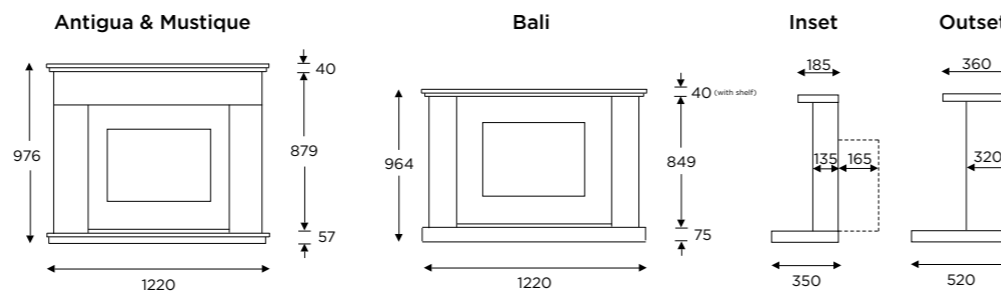

Technical Specifications

Opti-V fires	Page number	Total output in kW	Power consumption on effect only in Watts	Height (mm)	Width (mm)	Total depth (mm)	Depth of inset (mm) (if applicable)
Cellini CLL-OV	9	-	35	705	420	360	-
Volterra VLT-OV	9	-	35	520	625	360	-
PGF10	7	-	35	445	736	320	320
PGF20	7	-	70	445	1356	320	320
Sunningdale SNG20	8	2.0	25	660	630	440	-

Optimyst fires	Page number	Total output in kW	Power consumption on effect only in Watts	Height (mm)	Width (mm)	Total depth (mm)	Depth of inset (mm) (if applicable)
Alameda ALM20	29	2.0	190	895	1075	300	-
Auberry AUB20	22	2.0	190	620	480	300	-
Burgate BGA20	25	2.0	190	670	620	390	-
Crestmore CRS20	18	2.0	80	615	465	196	77
Danville DNV2OAB, DNV2OBL, DNV2OBR, DNV2OCH	17	2.0	190	620	520	231	65
Esme ESM20	28	-	50	656	1168	305	-
Meribel MRB20	24	2.0	190	670	620	390	-
Moorefield MFD20	29	2.0	190	870	920	315	-
Oakhurst OKT20	23	2.0	190	620	480	300	-
Penngrove PNN20	19	2.0	80	615	465	196	77

Optimyst fires	Page number	Total output in kW	Power consumption on effect only in Watts	Height (mm)	Width (mm)	Total depth (mm)	Depth of inset (mm) (if applicable)
Redway RDY2OE	26	2.0	190	690	760	181	-
Sacramento SCR20	20	2.0	190	620	520	220	65
Silverton SVT20	35	-	60	305	684	355	-
Tahoe TAH2OE	26	2.0	190	695	900	170	-
Talia TAL20	27	2.0	190	805	1320	381	-
Willowbrook WLL20	21	2.0	80	580	440	280	-

Indulgence Range

Installation guidance

This brochure is not intended as an installation guide. For safety, products should only be installed by a suitably qualified professional, in accordance with current regulations and the manufacturer's instructions. All limestone and marble fireplaces are heavy and must be fixed by mechanical means to the structure of the wall. It is the installer's responsibility to ensure a strong and lasting fix can be made. If you require further advice concerning the installation of our products - especially where the installed dimensions may be critical to your choice and the location of the product - please consult the installer.

Inset details

Inset fireplace requires an opening in wall - W:750 x H:730 x D:165mm

Optiflame^{3D} fires	Page number	Total output in kW	Power consumption on effect only in Watts	Height (mm)	Width (mm)	Total depth (mm)	Depth of inset (mm)
Braemar BMR2OBR, BMR2OCH, BMR2OAB	40	2.0	10	613	517	185	90
Dumfries DMF2OBR, DMF2OCH, DMF2OAB, DMF2OBL	41	2.0	10	613	517	202	90
Glencoe GLN2OBR, GLN2OCH	42	2.0	10	635	517	218	90
Portree POR20	39	2.0	10	613	517	195	90
Torrison TRR20	38	2.0	10	613	517	210	90

Optiflame fires	Page number	Total output in kW	Power consumption on effect only in Watts	Height (mm)	Width (mm)	Total depth (mm)	Depth of inset (mm) (if applicable)
Adagio ADG2OE, ADG2OBRE, ADG2OBNE	45	2.0	9	635	516	185	55
Artesia ART20	65	2.0	10	540	825	175	-
Aspen ASB2OE	51	2.0	9	540	825	175	55
Bach BCH2OE	67	2.0	9	600	696	183	-
Belford BLF5OUK	68	1.2	15	495	1280	178	-
Bizet BZT2OE	67	2.0	9	621	750	183	-
Brayford BFD2ONE	62	2.0	10	545	440	310	-
Castillo CST20	55	2.0	9	665	603	226	-
Chadwick CDW16E	71	1.2	9	915	934	297	-
Cheriton CHT20	56	2.0	9	682	639	194	-
Chevalier CHV2ON	58	2.0	10	640	620	390	-
Courchevel CVL2ON	61	2.0	10	597	510	340	-

Notes: See relevant product page for opening requirements. All dimensions are shown in millimetres. Please allow +/- 5mm tolerance.

	Page number	Total output in kW	Power consumption on effect only in Watts	Height (mm)	Width (mm)	Total depth (mm)	Depth of inset (mm) (if applicable)
Danesbury DAN2OAB, DAN2OBL, DAN2OBR, DAN2OCH-LED	48	2.0	9	620	518	170	55
Delius DLS20, DLS20BN-LED	46	2.0	9	617	520	180	55
Detroit ELD20	57	2.0	9	665	603	226	-
Elda ELD2OE	47	2.0	9	617	514	162	55
Ellister ELL2OCH	44	2.0	10	613	517	195	90
Exbury EBY15, EBY15CH, EBY15AB-LED	49	1.0	9	583	519	204	70
Figaro FGA15E	69	1.5	9	750	700	260	-
Freeport FPT20, FPT20BN	50	2.0	9	617	520	180	55
Horton HTN2OBL, HTN2OBR, HTN2OCH	53	2.0	9	621	521	170	55
IgniteXL XLF50, XLF74	64	2.0	19	419 419	1306 1941	147 147	147 147
Lucia LUC20	60	2.0	10	597	510	340	-
Mini-Mozart MMZ15	69	1.5	9	750	700	260	-
Mozart MZT2OE, MZT2OBLE	70	2.0	9	857	920	375	-
Rockport RKT20	51	2.0	9	635	520	185	55
SP16	66	2.0	14	525	1200	182	-
Springborne SBN2OE	63	2.0	10	545	440	310	-
Stamford STM20, STM2OCH	52	2.0	9	615	465	195	75
Stockbridge SKG2OBLN	59	2.0	10	640	620	390	-
Tango TNG2OE	63	2.0	10	545	440	310	-
Wynford WYN2OAB, WYN2OBR, WYN2OCH	54	2.0	9	620	520	155	55
Zamora ZAM20	55	2.0	9	665	603	226	-