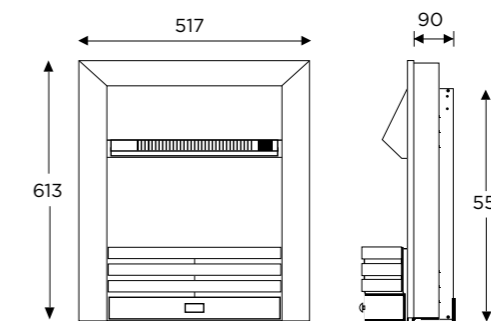

PLAN VIEW - INSET FIRES

PROFILE VIEW - INSET FIRES

Detailed dimensions - Optiflame3D electric inset fires

	x (mm)
Braemar	185
Dumfries	202
Glencoe	218
Portree	195
Torridon	210

PLAN VIEW - OPTIFLAME 3D

FRONT AND PROFILE VIEW - OPTIFLAME 3D