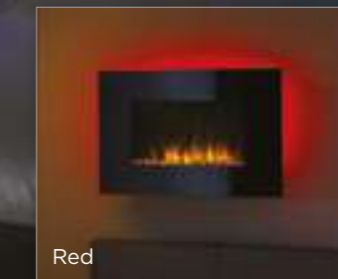

See pages 73 to 75 for product dimensions

Blue

Green

Red

Model no. ART20 Orange

3
YEAR
GUARANTEE
When registered within
28 days of purchase
dimplex.co.uk/register

SP16

The stunning SP16 features a wide flame picture, providing an impressive centrepiece in your room. The sleek frame enhances the warming glow of the LED fuel bed.