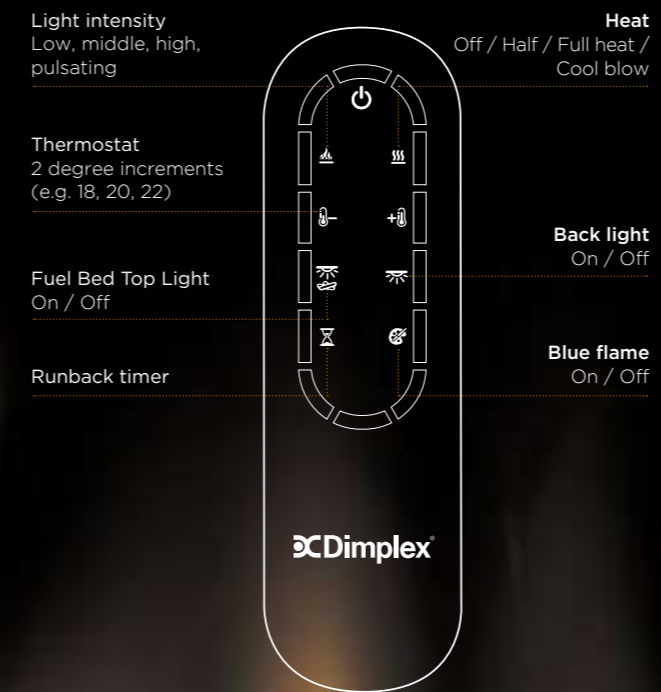

Introducing the new Optiflame 3D

We've revamped our Optiflame technology to deliver our most advanced and luxuriously designed fires, with the new Optiflame 3D range. Optiflame 3D gives the power of choice. Using the state-of-the-art remote you can add a blue flame for cool, calm vibes or choose a deep orange for a glorious glow. Or adjust the down lighting to enhance the drama. You can even pick beautiful crystals, realistic logs, coal and pebbles to enrich the luminosity of your own unique fuel bed*.

We know that creating the finest electric fires is as much about the flame as it is the feel – therefore, the Optiflame 3D will leave you with toasty toes, while the warm glow makes rooms alluring and restful.

*Pebbles available on selected models only