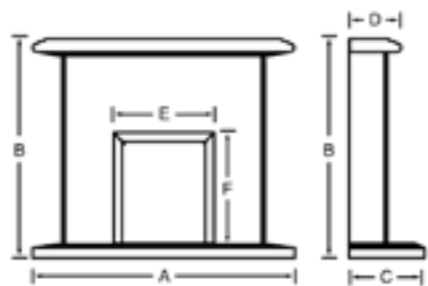

Surrounds

Fully assembled MDF surround, back panel and hearth, purpose designed for use with Dimplex electric fires. No structural alterations needed as surrounds are freestanding - all you need is a flat wall and a power point for the fire.

For use with electric fires only.

- Surround finished in maple effect with textured black back panel and hearth
- Compatible with all of the current Dimplex 16"/18" inset fires

Model no. GDS1A

- Natural stone effect surround
- Compatible with all of the current Dimplex 16"/18" inset fires

Model no. GDS3

- Surround finished in mahogany effect with textured cream back panel and hearth
- Compatible with all of the current Dimplex 16"/18" inset fires

Model no. GDS1

Surrounds

Surrounds	Model No.	Finish of surround	Finish of back panel	A	B	C	D	E	F	Weight of surround
Holwell	GDS1A	Maple effect	Black back panel & hearth	1200	1113	395	280	420	580	43kg
Ashmore	GDS1	Mahogany effect	Cream back panel & hearth	1200	1113	395	280	420	580	43kg
Rockbourne	GDS3	Natural stone effect	Natural stone effect back panel & hearth	1200	1085	350	253	420	580	48kg

All dimensions are shown in millimetres. Please allow +/- 5mm tolerance.

Detailed dimensions - Optiflame and Optimyst electric inset fires

	A	B	C	D	E	F	G	H
Adagio	390	344	55	10	95	55	555	130
Aspen	390	344	55	10	75	55	555	107
Crestmore	357	330	77	-	111	77	543	129
Danesbury	390	344	55	10	70	55	555	115
Danville	397	360	65	-	128	65	536	166
Delius	390	344	55	10	75	55	555	125
Elda	390	344	55	10	70	55	555	107
Ellister	408	408	90	-	105	90	551	-
Exbury	390	338	70	26	89	70	544	134
Freeport	390	344	55	10	75	55	555	125
Horton	390	344	55	10	75	55	555	115
Penngrove	357	330	77	-	111	77	543	129
Rockport	390	344	55	10	95	55	555	130
Sacramento	397	360	65	-	128	65	536	166
Stamford	364	364	70	-	84	75	565	107
Whitmore	397	360	65	-	128	65	536	166
Wynford	390	344	55	10	70	55	555	100