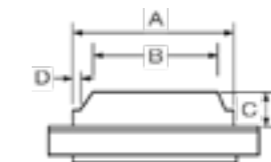

Detailed dimensions - Optiflame and Optimyst electric inset fires

	A	B	C	D	E	F	G	H
Adagio	390	344	55	10	95	55	555	130
Aspen	390	344	55	10	75	55	555	107
Crestmore	357	330	77	-	111	77	543	129
Danesbury	390	344	55	10	70	55	555	115
Danville	397	360	65	-	128	65	536	166
Delius	390	344	55	10	75	55	555	125
Elda	390	344	55	10	70	55	555	107
Ellister	408	408	90	-	105	90	551	-
Exbury	390	338	70	26	89	70	544	134
Freeport	390	344	55	10	75	55	555	125
Horton	390	344	55	10	75	55	555	115
Penngrove	357	330	77	-	111	77	543	129
Rockport	390	344	55	10	95	55	555	130
Sacramento	397	360	65	-	128	65	536	166
Stamford	364	364	70	-	84	75	565	107
Whitmore	397	360	65	-	128	65	536	166
Wynford	390	344	55	10	70	55	555	100

PLAN VIEW - INSET FIRES

PROFILE VIEW - INSET FIRES