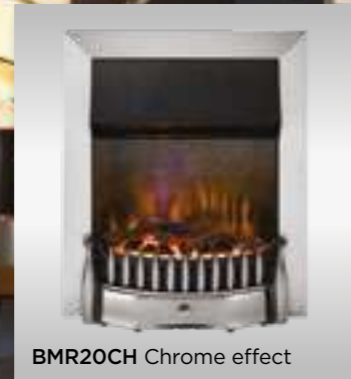

See pages 73 to 75 for product dimensions

POR20CH

Braemar

This gorgeous electric inset fire comes in either a brass, chrome or antique brass finish, and is supplied with a stunning cast iron fret.

- Optiflame 3D effect with multi-coloured effect
- For the first time, a 2D effect is given 3D depth, Optiflame 3D creates the illusion of seeing through the flames to the back of the fire
- Fuel bed - coal, logs and crystal
- Adjustable flame intensity - low, middle, high, pulsating
- Flame effect can be used independently of heat
- 2kW heat output with two heat settings
- Remote control
- Thermostatic heat control
- Adjustable fuel bed lighting, with choice of multi-coloured lighting
- Inset depth of 90mm, or just 65mm using spacer supplied
- Choice of finishes:
 - BMR2OBR** Brass effect
 - BMR2OCH** Chrome effect
 - BMR2OAB** Antique brass effect
- This fire is only available through Dimplex Centre and Dimplex CentrePlus retailers

See pages 73 to 75 for product dimensions

BMR2OCH Chrome effect

BMR2OAB Antique brass effect

BMR2OBR Brass effect

Dumfries

This classically designed inset fire comes with a cast iron fret and is available in a choice of finishes - brass effect, chrome effect, black or antique brass effect.