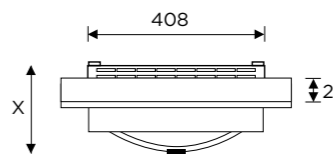

PLAN VIEW - INSET FIRES

PROFILE VIEW - INSET FIRES

Detailed dimensions - Optiflame3D electric inset fires

	x (mm)
Braemar	185
Dumfries	202
Glencoe	218
Portree	195
Torridon	210

PLAN VIEW - OPTIFLAME 3D

FRONT AND PROFILE VIEW - OPTIFLAME 3D