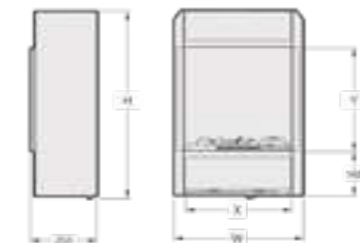

MODEL	Chassis 400	Chassis 600
'H'	700 mm	700 mm
'W'	490 mm	646 mm
'X'	413 mm	569 mm
'Y'	395 mm	395 mm