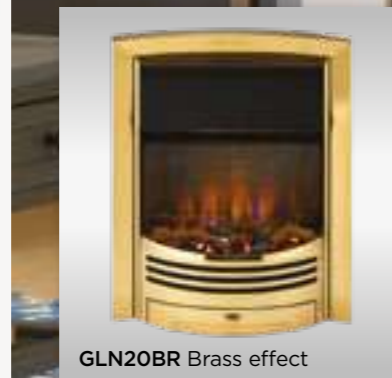

Glencoe

This opulent electric fire, features both clean lines and a curved cast iron frame and fret. Available in warming brass effect or cool chrome effect.

- Optiflame 3D effect with multi-coloured effect.
- For the first time, a 2D effect is given 3D depth, Optiflame 3D creates the illusion of seeing through the flames to the back of the fire
- Fuel bed - coal, logs, crystal and pebbles
- Adjustable flame intensity - low, middle, high, pulsating
- Flame effect can be used independently of heat
- 2kW heat output with two heat settings
- Remote control
- Thermostatic heat control
- Adjustable fuel bed lighting, with choice of multi-coloured lighting
- Inset depth of 90mm, or just 65mm using spacer supplied
- Choice of finishes:
  GLN20BR Brass effect
  GLN20CH Chrome effect
- This fire is only available through Dimplex Centre and Dimplex CentrePlus retailers

See pages 73 to 75 for product dimensions

GLN20BR Brass effect