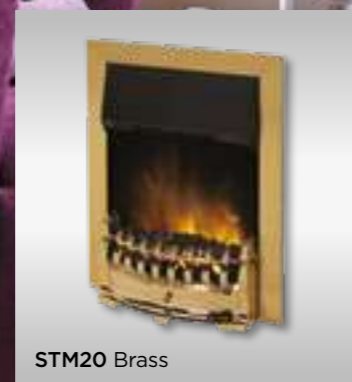

Stamford

The Stamford inset fire is ideal if you favour traditional styling, the classic style fret is available in two colour finishes and it comes with real coals for an authentic look and feel.

- Unique Optiflame effect
- Supplied with real coal
- Low running cost LED lighting
- 2kW fan heater with choice of two heat settings
- Thermostatic heat control
- Inset depth of 75mm
- Optional spacer (SPA-OF1) available (at extra cost) allows use flat-to-wall
- Designed to fit 16" and 18" fireplaces and all conventional flues
- Choice of finishes:
  - **STM20** Brass effect
  - **STM20CH** Chrome effect

See pages 73 to 75 for product dimensions

STM20 Brass

Horton

This well-loved design brings a sense of grandeur to any room with its intricate corner detailing.

- Unique Optiflame effect
- Supplied with real coal
- Flame effect can be used independently of heat
- Low running cost LED lighting
- 2kW fan heater with choice of two heat settings
- Thermostatic heat control
- Controls concealed beneath lift-up canopy
- Inset depth of just 55mm fully inset or can be used flat-to-wall using spacer provided
- Designed to fit 16" and 18" fireplaces and all conventional flues
- Choice of finishes:
  - **HTN20BR** Brass effect with black detail
  - **HTN20BL** Black with brass effect detail
  - **HTN20CH** Chrome effect with black detail

See pages 73 to 75 for product dimensions