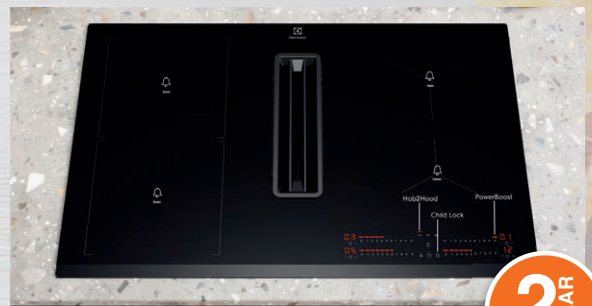

- 5 cooking zones
- Multitouch+ control
- Variable 17 stage power settings
- Combi Induction

€799

2 YEAR WARRANTY

**Electrolux
80CM VENTED HOB | LCC83443**

- New Single Bridge Hob with Extractor
- Touch on Glass slide controls
- Child-lock, Eco timer
- Heat memory