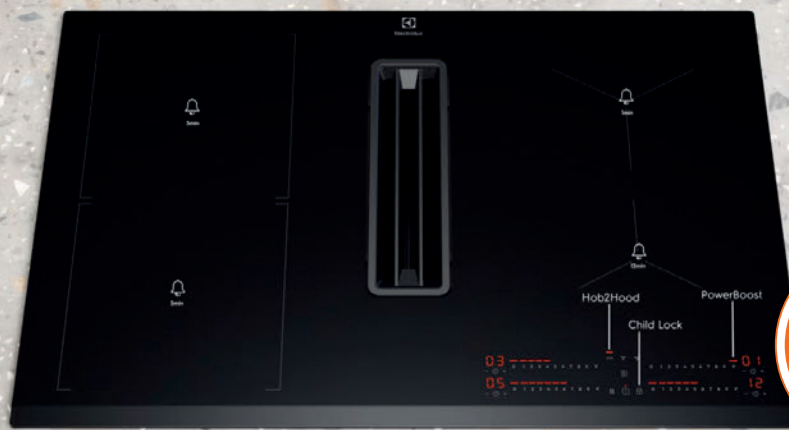

Whirlpool® mark used under license

2
YEAR
WARRANTY

€1,799
or €62/mo

80cm Vented Hob

LCC83443

Electrolux's 80cm New Single Bridge Hob with Extractor offers seamless cooking with Touch on Glass slide controls, Heat Memory, and a Single Bridge Function for flexible cooking zones. Features like Auto Extraction, Eco Timer, Child-lock, and Filter Clean Indication ensure safety, efficiency, and convenience.