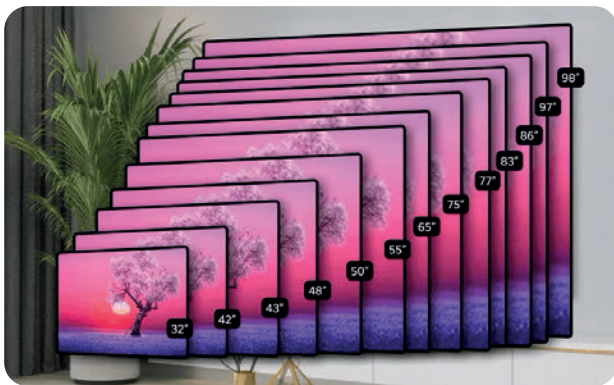

ASK the expert

GUIDE to Buying a New TV

From understanding specs to deciding between different TV sizes, there's a lot to consider when choosing the right TV. That's why we're here to help guide you through the process with this handy TV Buying Guide.

Choosing the Right Size

The best TV size depends on your space and how far you sit from the screen. A larger screen can be more immersive, but too big in a small room can feel overwhelming. A general rule is to sit about 1.5 times the screen size away for the best experience.

Resolution for Clarity

Resolution affects how sharp and detailed a picture looks. 4K resolution is now the standard, offering four times the detail of older 1080p TVs. If you want the clearest images, especially for large screens, higher resolution is a must.

Display Technology

TV types offer distinct picture qualities. OLED provides deep blacks and vibrant colours, while LED TVs are brighter and more affordable. QLED uses LED backlighting for higher brightness and longer lifespan than OLED, but can't achieve true blacks. Your choice depends on lighting conditions & viewing preferences.

Smooth Motion & Refresh Rates

A higher refresh rate (measured in Hz) helps reduce blur, making fast-moving scenes look smoother. If you watch a lot of sports or play video games, a refresh rate of 120Hz or higher can improve your experience.

Smart TV Features

Modern TVs come with built-in apps like Netflix and YouTube, allowing you to stream content without extra devices. Some also have voice control, making it easier to navigate and search for shows.

Better Sound Options

TV speakers are getting better, but external sound systems, like soundbars or surround sound setups, can enhance clarity and bass, creating a more immersive experience.

TV size	Recommended Distance from the couch
32 inches	1.34 m
40 inches	1.68 m
42 inches	1.76 m
43 inches	1.81 m
48 inches	2 m
49 inches	2 m
55 inches	2.3 m
60 inches	2.5 m
65 inches	2.7 m
70 inches	2.9 m
75 inches	3.15 m
86 inches	3.6 m